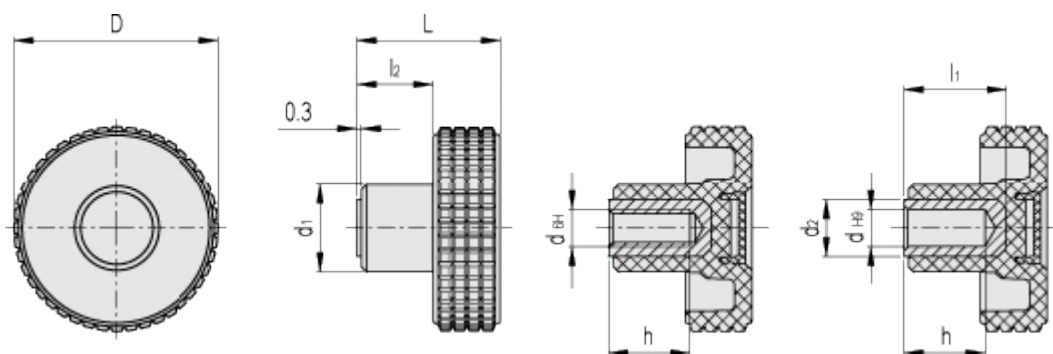

Data Sheet

Article number: 23020342063

Description: E+G Fingergreb MBT.30-B-M6-C3, grey centre cap

Measures

D = 31

l2 = 11.5

d1 = 15

d2 = -

dH6 = M6

dH9 = -

h = 12

L = 24

l1 = -